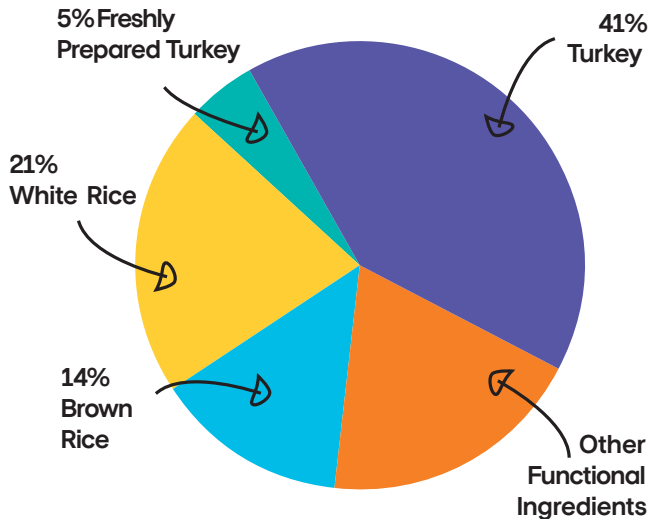

COMPOSITION

Turkey 46% (Including Dried Turkey 29%, Turkey Fat 12%, Freshly Prepared Turkey 5%), White Rice (21%), Brown Rice (14%), Prairie Meal, Potato Protein, Chicken Stock, Tomato Pomace, Omega 3 Supplement (0.7%), Minerals, Vitamins, Salt, Seaweed, Chicory (0.3%), Dried Carrot, Dried Cranberry, Yucca Schidigera (200 mg/kg)